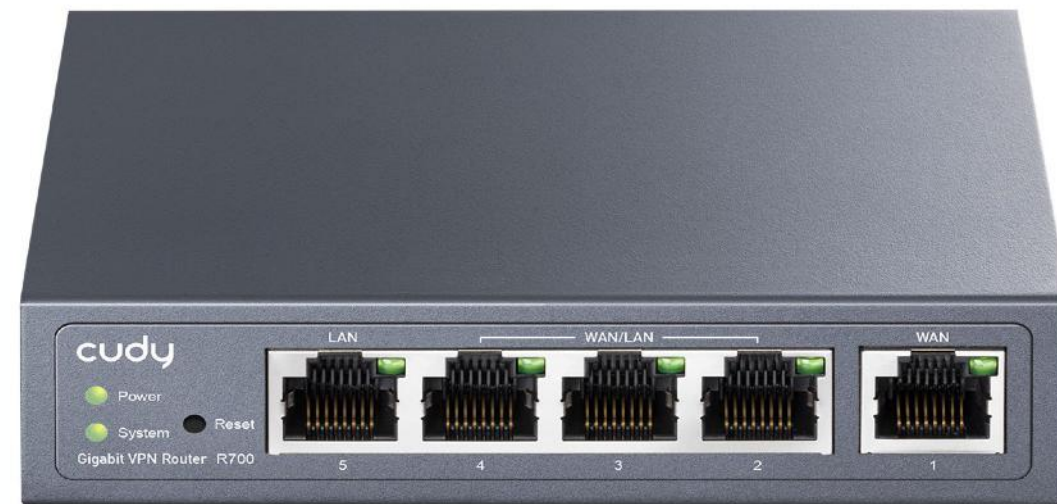

Outdoor AC1200 Wireless Access Point

AP1201 Outdoor

- IP67 WaterProof
- AC1200 Dual Band Wi-Fi
- MT7628DA+MT7613B
- Wi-Fi Extender/ Access Point
- 1x 10/100M WAN/LAN
- 2 x RP-SMA Interface
- 24V Passive PoE(Power Adapter included)
- MU-MIMO/OFDMA

Gigabit Access Point Controller

AC700

- Business Access Point Controller
- 1x Gigabit RJ45 WAN Port
- 3x Gigabit RJ45 WAN/LAN Ports
- 1x Gigabit RJ45 LAN Port
- Centralized Management for APs and Routers
- Batch management benefit network maintenance
- Easy and Intelligent Monitoring
- PPTP/L2TP/WireGuard/OpenVPN/IPsec VPN Server & Client
- DNS Over CloudFlare/Google