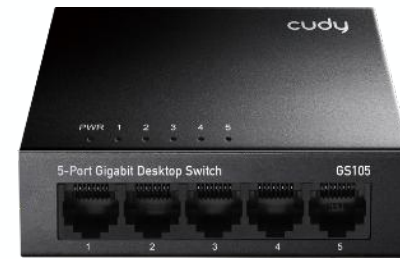

GS105D

Desktop
1000M

- 5 10/100/1000M RJ45 Ports
- Desktop Plastic Case
- Power Saving

5-Port Gigabit Desktop Switch

GS105

Metal
1000M

- 5 10/100/1000M RJ45 Ports
- Desktop Metal Case
- Power Saving

16-Port Gigabit Unmanaged Switch