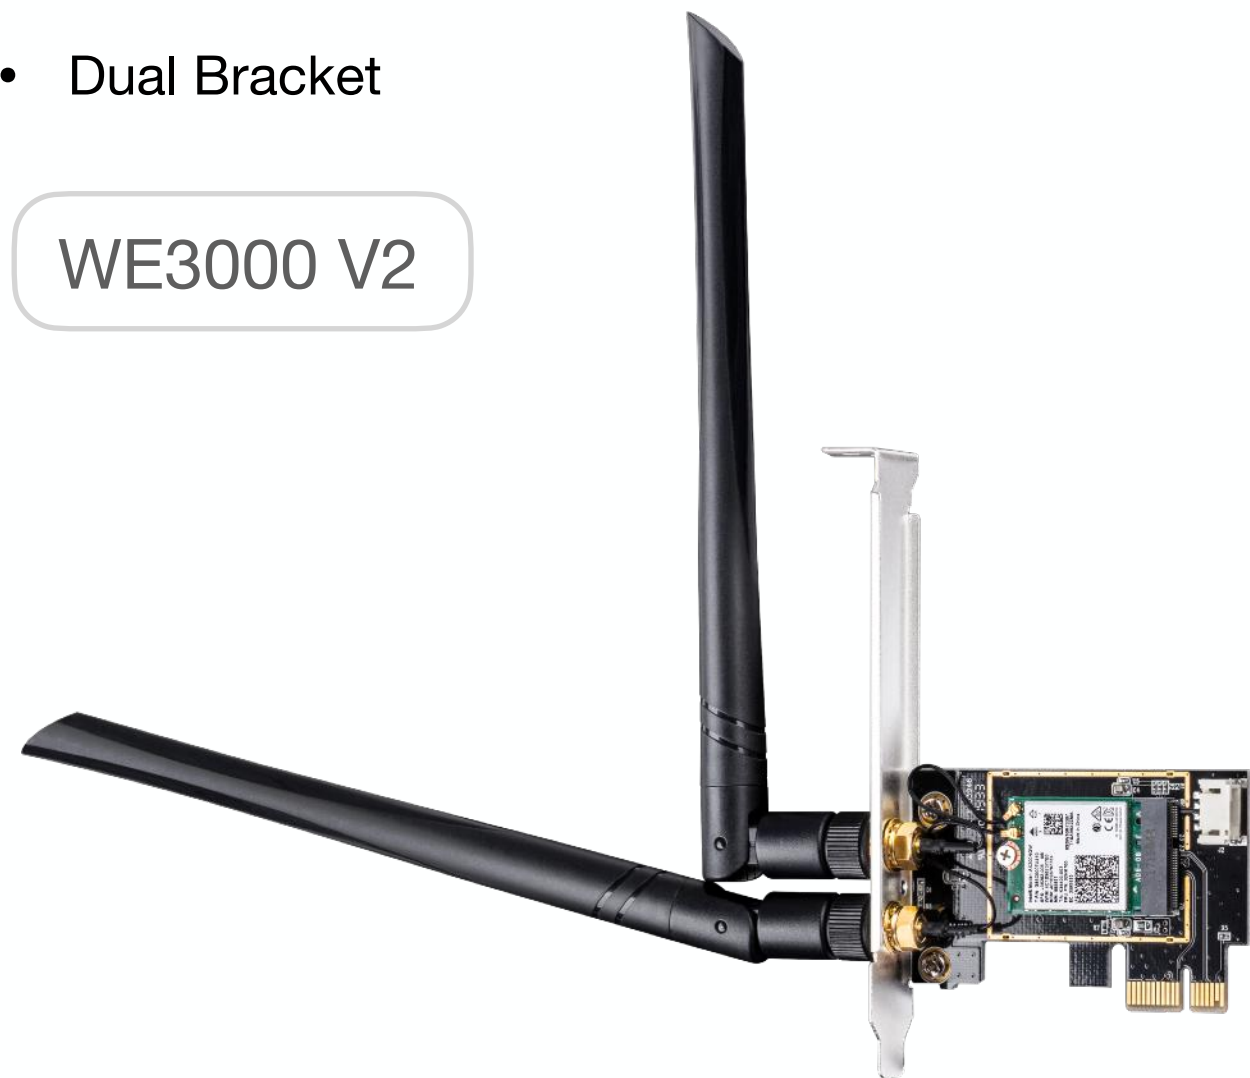

WU1300S

AC1300 Wi-Fi High Gain USB Adapter

- 802.11ac/a/b/g/n
- 867Mbps at 5GHz
- 400Mbps at 2.4GHz
- 5dBi Detachable Antenna
- USB 3.0 Port

WU1400

AC650 Wi-Fi Nano USB Adapter

- 802.11ac/a/b/g/n
- 433Mbps at 5GHz
- 200Mbps at 2.4GHz

WU650

AX5400 Wi-Fi 6E Bluetooth 5.2 PCI-E Adapter

- Intel AX210 Module inside
- 2402Mbps on 5GHz/6GHz
- 574Mbps on 2.4GHz
- 2 x 5dBi High Gain Antennas
- Bluetooth 5.2
- Dual Bracket

WE3000 V2

AX5400 Wi-Fi 6E Bluetooth 5.2 PCI-E Adapter

- Intel AX210 Module inside
- 2402Mbps on 5GHz/6GHz
- 574Mbps on 2.4GHz
- 2 x 5dBi High Gain Antennas
- Bluetooth 5.2
- Dual Bracket

WE3000S V2

AX5400 Wi-Fi 6 Bluetooth 5.0 PCI-E Adapter

- Intel AX210 Module inside
- 2402Mbps on 5GHz/6GHz
- 574Mbps on 2.4GHz
- 2 x 5dBi High Gain Antennas
- Bluetooth 5.2
- Magnet Antenna Base
- Dual Bracket