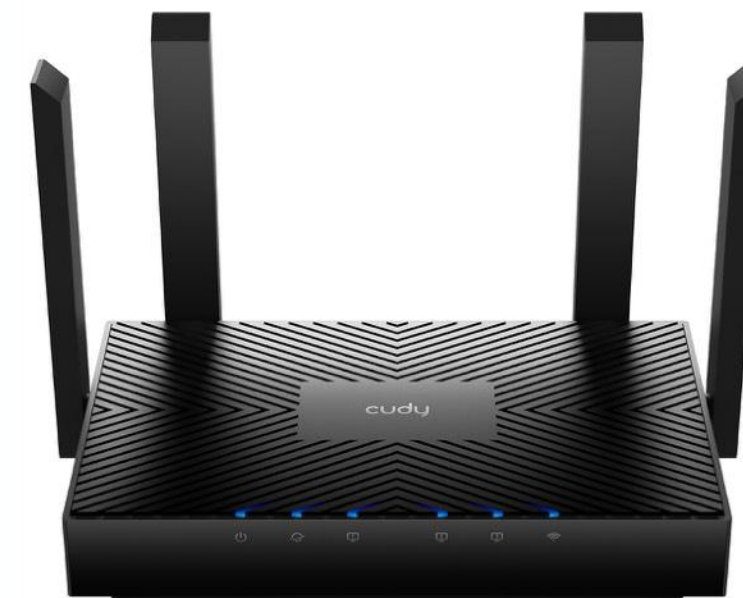

The image features the Cudy logo, which consists of the word "cudy" in a white, lowercase, sans-serif font centered within a solid blue circle. The background is white and includes several light blue decorative elements: a large, semi-transparent blue circle behind the logo, and four diagonal brushstroke-like lines in varying shades of light blue extending from the corners towards the center.

BE3000 Gigabit Dual-Band Wi-Fi 7 Mesh Router

BE3000

Gigabit

BE
3000

- Wi-Fi 7
- Qualcomm Miami + Pebble
- 2x2-40MHz + 2x2-160MHz
- 4xGbE Ethernet Ports
- Quad Core A53 @ 1.5GHz
- OFDMA, MU-MIMO, MLO, Puncturing
- TR069/TR098/TR111/TR181
- EasyMesh

AX6000 2.5G Wi-Fi 6 Mesh Router

WR6000 2.5G

AX
6000

2023-Q3

- MT7986A+MT7976GN+MT7976AN+MT7531+RTL8821B
- 256MB Flash +512MB DDR
- 4804Mbps@5GHz + 1148Mbps@2.4GHz
- 1 x 2.5Gbps RJ45 + 4 x 1Gbps RJ45 +1 x 2.5G SFP
- 1 x USB 3.0, 6 x 5dBi antennas
- WPS button, Reset button, WiFi On/Off button
- 5-IN-1 Router/AP/RE/WISP/Mesh
- PPTP/L2TP/WireGuard/OpenVPN/IPsec VPN
- DL/UL MU-MIMO/OFDMA
- TR069/TR098/TR111/TR181

AX3000 Gigabit Wi-Fi 6 Mesh Router

WR3000 Gigabit

AX
3000

- MT7981BA+MT7976CN+MT7531AE
- 16MB Flash + 256 MB DDR
- 2402Mbps@5GHz + 574Mbps@2.4GHz
- 4 Gigabit Ports, 4 x 5dBi antennas
- 5-IN-1 Router/AP/RE/WISP/Mesh
- PPTP/L2TP/WireGuard/OpenVPN/IPsec VPN
- DNS Over CloudFlare/Google
- DL/UL MU-MIMO/OFDMA
- TR069/TR098/TR111/TR181
- EasyMesh optional