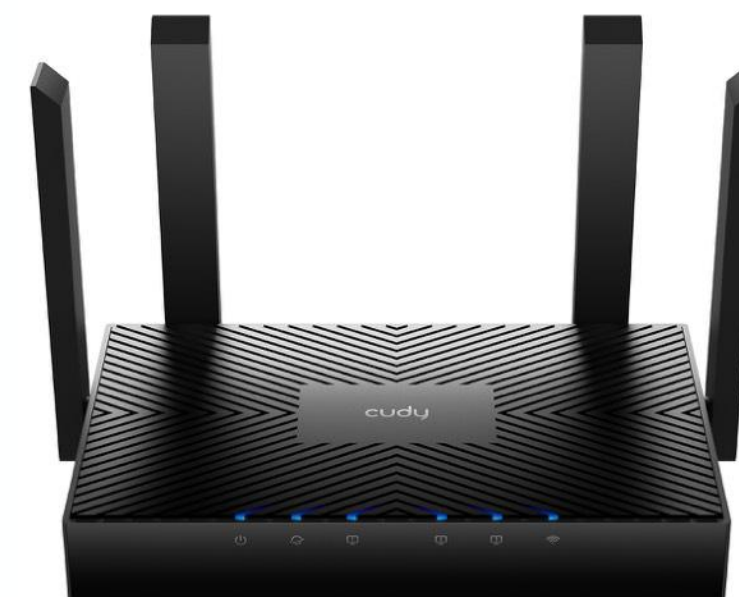

The image features the Cudy logo, which consists of the word "cudy" in a white, lowercase, sans-serif font centered within a solid blue circle. The background is white and includes several light blue decorative elements: a large, semi-transparent blue circle behind the logo, and four diagonal brushstroke-like lines in varying shades of light blue extending from the corners towards the center.

AX3000 Gigabit Wi-Fi 6 Mesh Router

WR3000 Gigabit

AX
3000

- MT7981BA+MT7976CN+MT7531AE
- 16MB Flash + 256 MB DDR
- 2402Mbps@5GHz + 574Mbps@2.4GHz
- 4 Gigabit Ports, 4 x 5dBi antennas
- 5-IN-1 Router/AP/RE/WISP/Mesh
- PPTP/L2TP/WireGuard/OpenVPN/IPsec VPN
- DNS Over CloudFlare/Google
- DL/UL MU-MIMO/OFDMA
- TR069/TR098/TR111/TR181
- EasyMesh optional

AX1800 Gigabit Wi-Fi 6 Mesh Router

X6 Gigabit

AX
1800

- MT7621A +MT7905DAN +MT7975DN
- 16MB Flash + 256MB DDR
- 1201Mbps@5GHz + 574Mbps@2.4GHz
- 5 Gigabit Ports, 4 x 5dBi antennas
- DL MU-MIMO/OFDMA
- 5-IN-1 Router/AP/RE/WISP/Mesh
- PPTP/L2TP/WireGuard/OpenVPN
- DNS Over CloudFlare/Google
- OpenWRT, support Cudy Mesh,
- TR069/TR098/TR111/TR181

AX1500 Gigabit Wi-Fi 6 Mesh Router

WR1500 Gigabit

AX
1500

2023-Q2

- RTL8197H+RTL8832+RTL8367RB
- 1201Mbps@5GHz + 300Mbps@2.4GHz
- 4 x Gigabit Ports
- 4 x 5dBi antennas
- 5-IN-1 Router/AP/RE/WISP/Client
- TR069/TR098/TR111/TR181