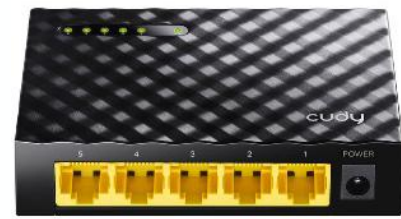

5-Port Gigabit Desktop Switch

GS105D

Desktop
1000M

- 5 10/100/1000M RJ45 Ports
- Desktop Plastic Case
- Power Saving