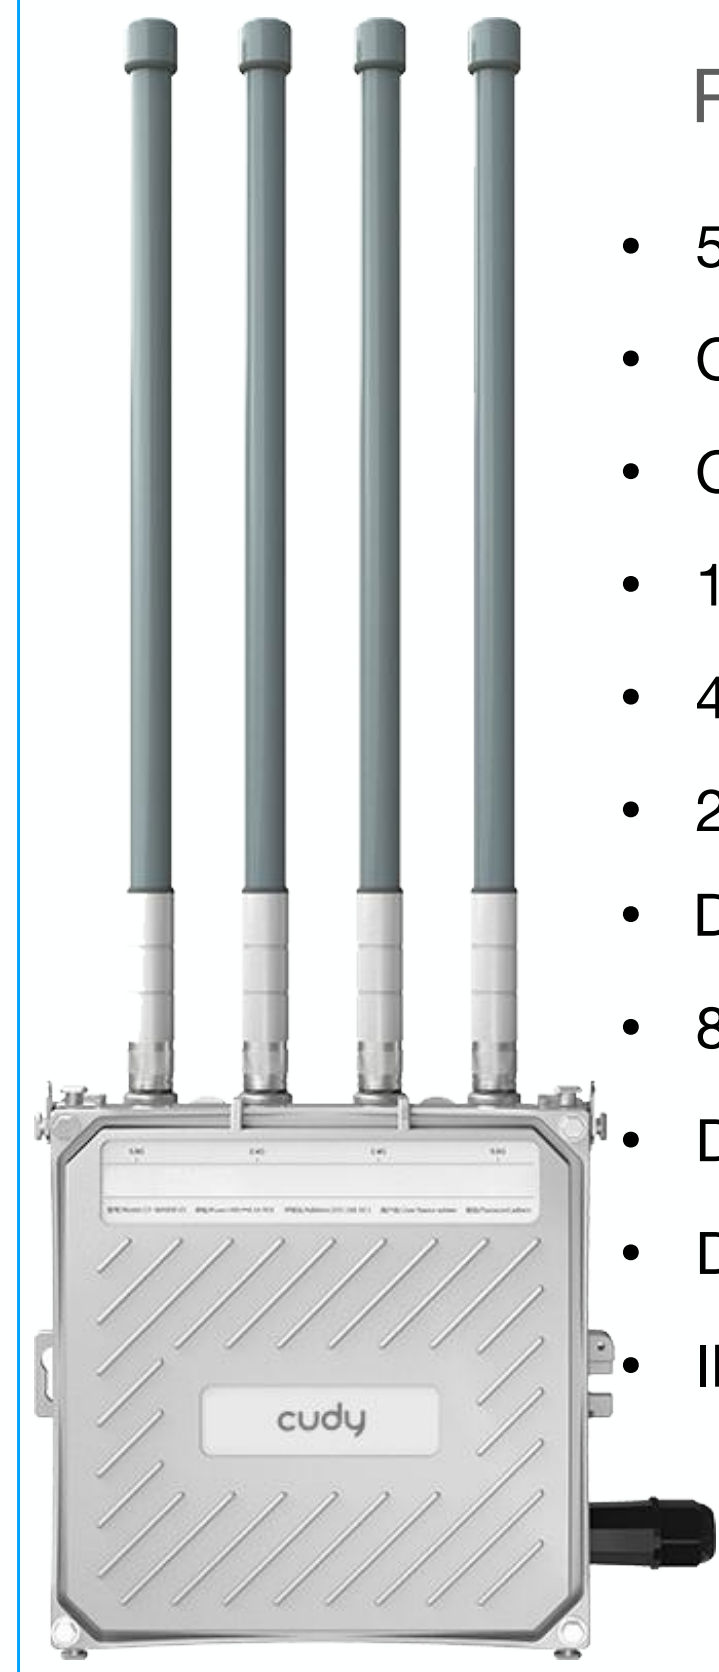

Outdoor 5G AX3000 WiFi6 CPE

5G / AX3000

IP67
Waterproof