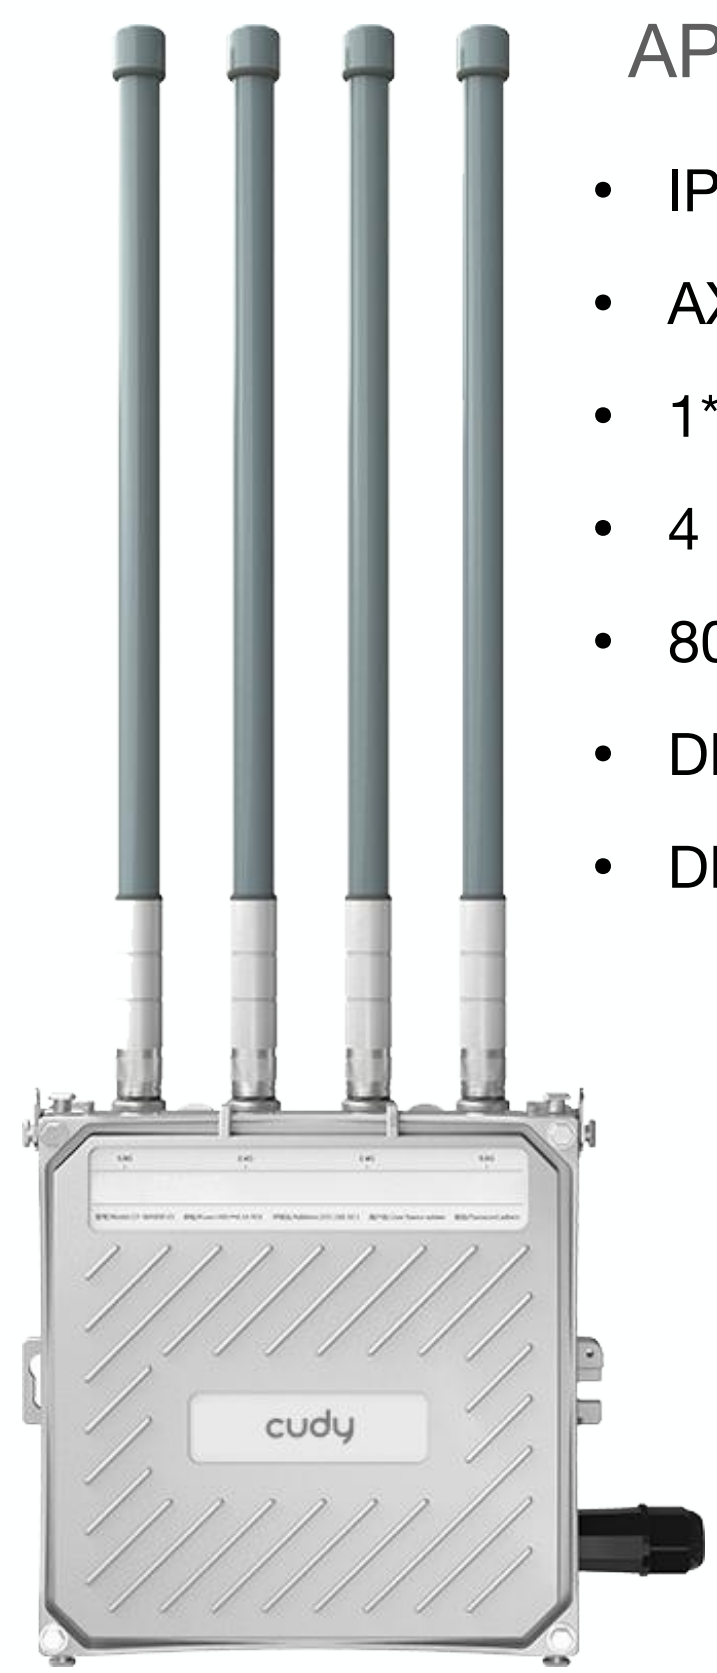

2.5G Ethernet

Outdoor 2.5G AX3000 Wireless Access Point

AP3001-Outdoor

- IP67 WaterProof
- AX3000 Dual Band Wi-Fi 6
- 1*2.5G WAN/LAN
- 4 x RP-SMA Interface
- 802.3at PoE
- DL/UL MU-MIMO
- DL/UL OFDMA